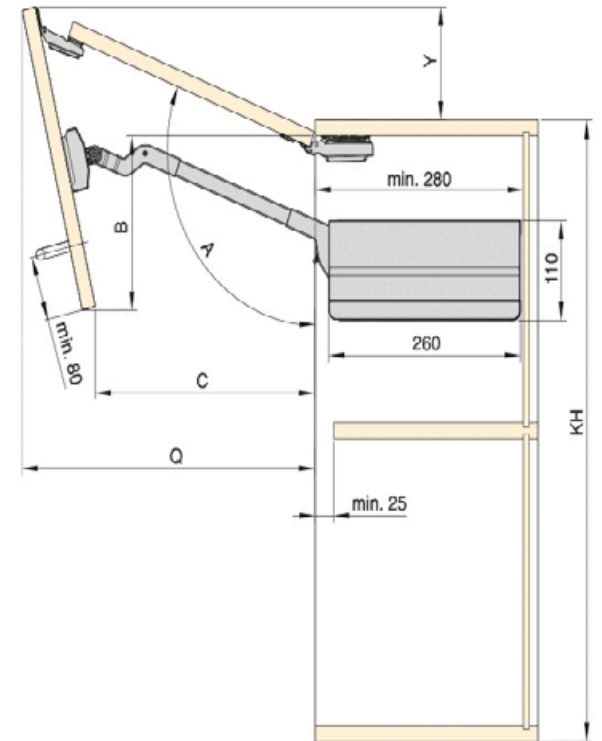

XEV003VA

131mm Soft Close Drawer Kit - 450mm Deep

XEV04VA

178mm Soft Close Drawer Kit - 450mm Deep

XEM042 & XEM043

XEV025VA

131mm Internal Drawer Front Fixing

XEV026VA

178mm Internal Drawer Front Fixing

XEV021VA

Internal Drawer Front Railing 1120mm (Required for 178mm)

XEV030VA - 037VA

Model	A	B	C	Q	Y
042	-115-102°	160-228	335-226	355-428	144-74
043