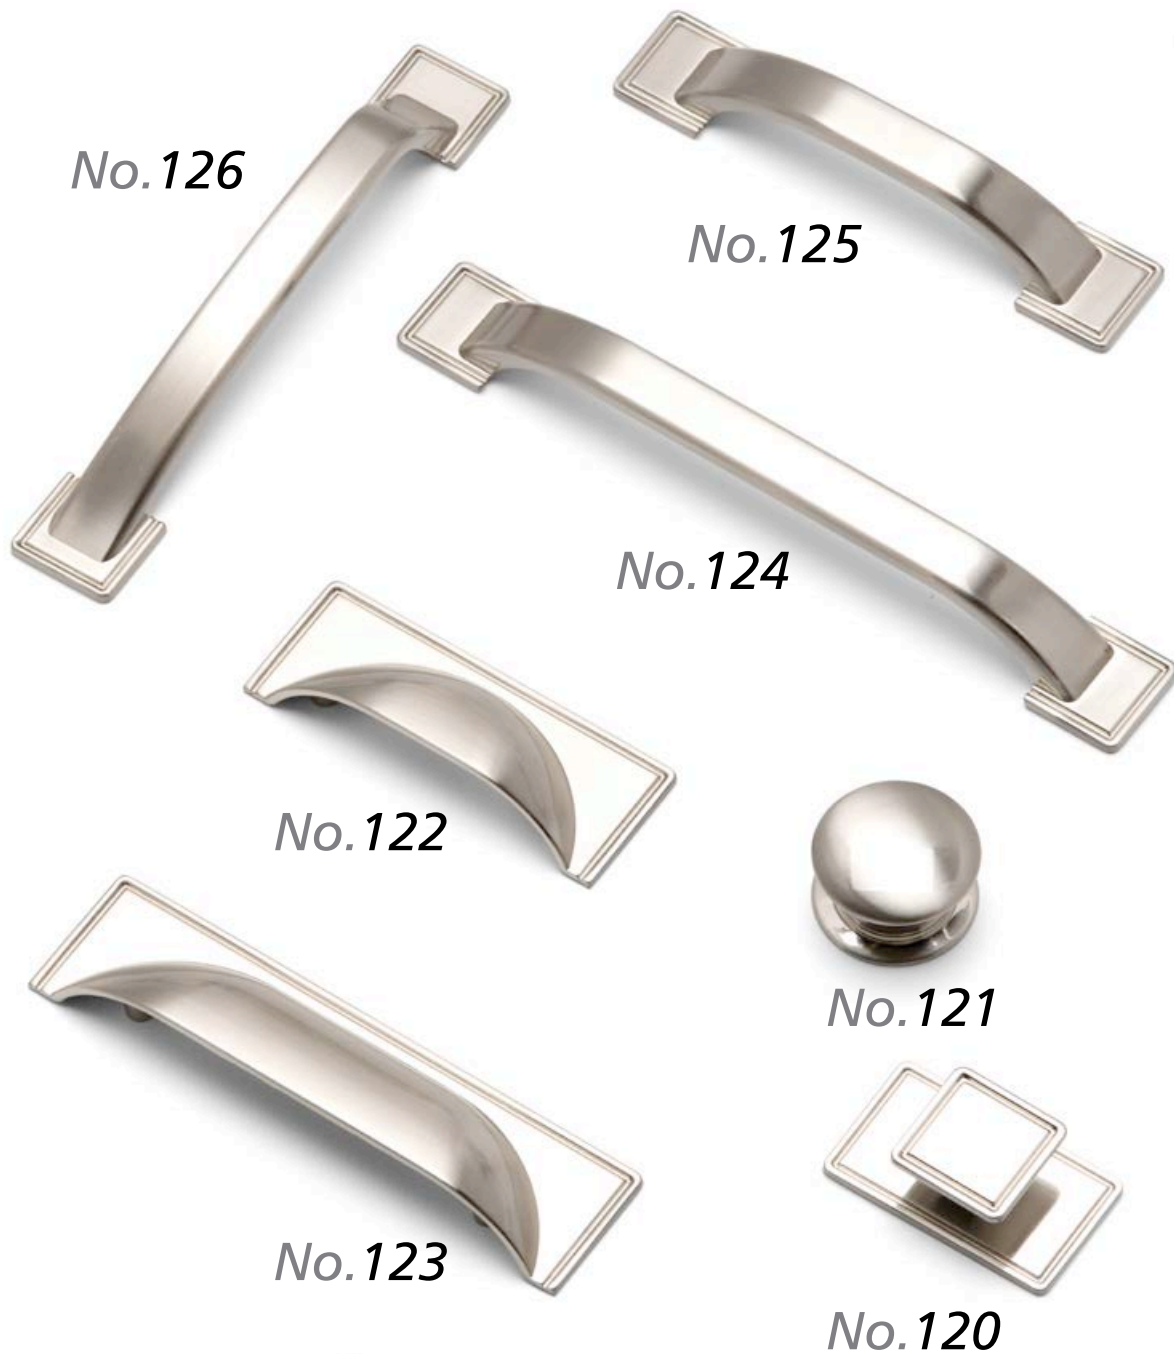

No.102

'T' bar handle, 160mm Hollow Brushed Nickel

No. 103

'T' bar handle, 177mm Hollow Brushed Nickel

No. 104

'T' bar handle, 256mm Hollow Brushed Nickel

No. 105

'T' bar handle, 357mm Hollow Brushed Nickel

No. 110

320mm Euston Strap Handle, Brushed Nickel

No. 111

160mm Euston Strap Handle, Brushed Nickel

No. 112

320mm Euston Strap Handle, Chrome

No. 113

160mm Euston Strap Handle, Chrome

No. 114

320mm Euston Strap Handle, Pewter

No. 115

160mm Euston Strap Handle, Pewter

No.120 - 126

No.126

No.125

No.124

No.122

No.121

No.120

No.123

No.120 - 30mm Windsor Knob & Plate  
No.121 - 40mm Windsor Knob  
No.122 - 64mm Windsor Shell Handle  
No.123 - 96mm Windsor Shell Handle

No.124 - 160mm Windsor Handle  
No.125 - 96mm Windsor Handle  
No.126 - 128mm Windsor Handle  
All finished in Brushed Nickel